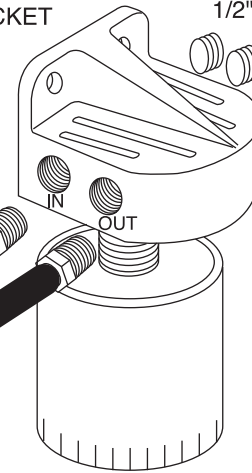

REMOTE OIL FILTER PLUMBING

OIL FILTER ADAPTER
(REPLACES STOCK OIL FILTER ADAPTER)

REMOTE OIL FILTER BRACKET

PLUG UNUSED FILTER
HEAD PORTS USING
1/2" NPT PLUG

OIL COOLER